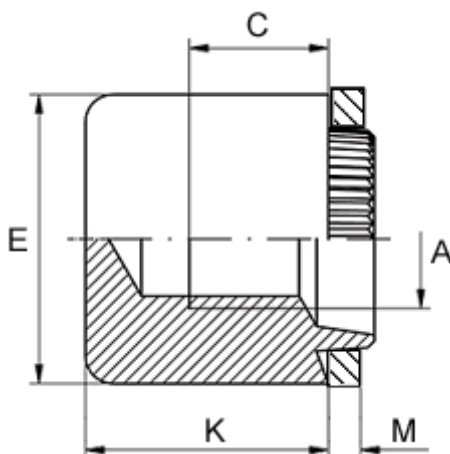

Article number: 12741000035800

Description: KLEE-coil 741 000 035.800
M3,5 Brass

Measures

Female thread A	= M3,5
Height K	= 9.0
Min thread length C	= 4.0
Outer diameter E	= 10.0
Plate thickness	= 0.5 to 0.6
Recommended bore diameter for extreme load	= 7.0
Recommended bore diameter for normal use	= 7.0